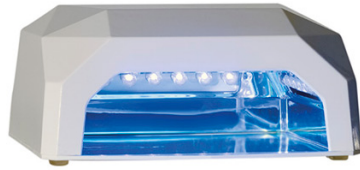

✉ bbazar@globelife.com
☎ +39 0331 1706328
🌐 www.globelife.com/dune90/