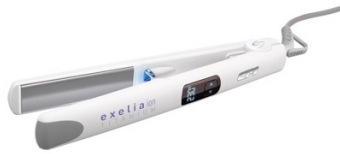

✉ bbazar@globelife.com
☎ +39 0331 1706328