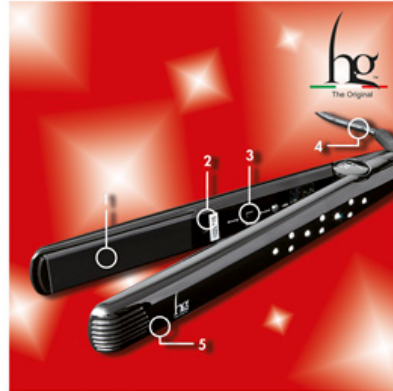

Hair Straighteners - HG

ADAMANTIUM TWIN POWER

plate with ceramic plates and tourmaline crystals

hg HAIR GODDESS

✉ bbazar@globelife.com
☎ +39 0331 1706328

ADAMANTIUM TWIN POWER

plate with ceramic plates and tourmaline crystals

Features:

- 1 ceramic plates and tourmaline crystals ;
- 2 dual Power 110-220 V;
- 3 double power 210 ° - 230 ° C;
- 4 power 150 W • 3 m cable ;
- 5 ready to use in 30 seconds.