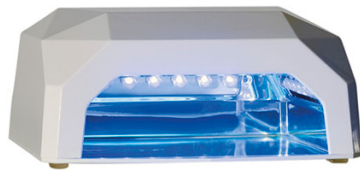

✉ bbazar@globelife.com
☎ +39 0331 1706328
🌐 www.globelife.com/dune90/